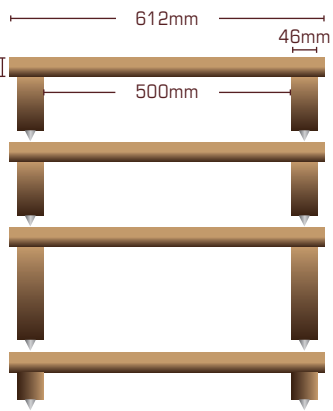

Reference

If the standard options do not meet your requirements then please contact us and we will quote for a bespoke unit

Reference 595 x 400

Front View

Side View

Top View

- ▼ Solid hardwood construction
- ▼ Hand-made in the UK
- ▼ Each leg is removable for upgradability
- ▼ Each level is isolated from the next
- ▼ Modular construction with infinite choices of height
- ▼ Height adjustment isolation spikes with locating disc (stainless steel or black)
- ▼ Clear satin lacquer finish

Max Load Per Shelf	150kg
Isolation Spikes	Black / Stainless Steel
Solid Hardwoods	Oak, Cherry, Walnut, Maple, Mahogany, Satin Black
Standard Leg Heights (any available, no extra cost)	65mm, 85mm, 100mm, 120mm, 150mm, 200mm
Legs available in black as an extra	

Reference 612 x 500

- ▼ Solid hardwood construction
- ▼ Hand-made in the UK
- ▼ Each leg is removable for upgradability
- ▼ Each level is isolated from the next
- ▼ Modular construction with infinite choices of height
- ▼ Height adjustment isolation spikes with locating disc (stainless steel or black)
- ▼ Clear satin lacquer finish

Reference 445 x 400

- ▼ Solid hardwood construction
- ▼ Hand-made in the UK
- ▼ Each leg is removable for upgradability
- ▼ Each level is isolated from the next
- ▼ Modular construction with infinite choices of height
- ▼ Height adjustment isolation spikes with locating disc (stainless steel or black)
- ▼ Clear satin lacquer finish