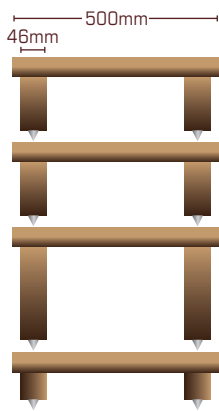

Reference

If the standard options do not meet your requirements then please contact us and we will quote for a bespoke unit

Reference 595 x 400

Front View

Side View

Top View

- ▼ Solid hardwood construction
- ▼ Hand-made in the UK
- ▼ Each leg is removable for upgradability
- ▼ Each level is isolated from the next
- ▼ Modular construction with infinite choices of height
- ▼ Height adjustment isolation spikes with locating disc (stainless steel or black)
- ▼ Clear satin lacquer finish

Max Load Per Shelf	150kg
Isolation Spikes	Black / Stainless Steel
Solid Hardwoods	Oak, Cherry, Walnut, Maple, Mahogany, Satin Black
Standard Leg Heights (any available, no extra cost)	65mm, 85mm, 100mm, 120mm, 150mm, 200mm
Legs available in black as an extra	

Reference 612 x 500

- ▼ Solid hardwood construction
- ▼ Hand-made in the UK
- ▼ Each leg is removable for upgradability
- ▼ Each level is isolated from the next
- ▼ Modular construction with infinite choices of height
- ▼ Height adjustment isolation spikes with locating disc (stainless steel or black)
- ▼ Clear satin lacquer finish

Reference 445 x 400

- ▼ Solid hardwood construction
- ▼ Hand-made in the UK
- ▼ Each leg is removable for upgradability
- ▼ Each level is isolated from the next
- ▼ Modular construction with infinite choices of height
- ▼ Height adjustment isolation spikes with locating disc (stainless steel or black)
- ▼ Clear satin lacquer finish