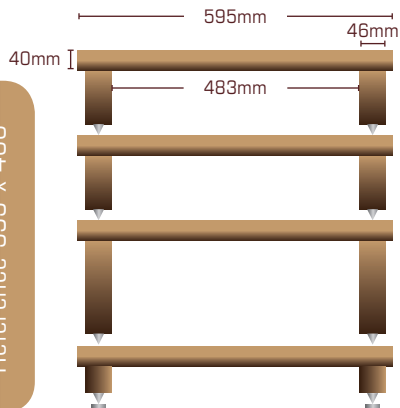

Reference

If the standard options do not meet your requirements then please contact us and we will quote for a bespoke unit

Reference 595 x 400

Front View

Side View

Top View

- ▼ Solid hardwood construction
- ▼ Hand-made in the UK
- ▼ Each leg is removable for upgradability
- ▼ Each level is isolated from the next
- ▼ Modular construction with infinite choices of height
- ▼ Height adjustment isolation spikes with locating disc (stainless steel or black)
- ▼ Clear satin lacquer finish

Max Load Per Shelf	150kg
Isolation Spikes	Black / Stainless Steel
Solid Hardwoods	Oak, Cherry, Walnut, Maple, Mahogany, Satin Black
Standard Leg Heights (any available, no extra cost)	65mm, 85mm, 100mm, 120mm, 150mm, 200mm
Legs available in black as an extra	

Reference 612 x 500

- ▼ Solid hardwood construction
- ▼ Hand-made in the UK
- ▼ Each leg is removable for upgradability
- ▼ Each level is isolated from the next
- ▼ Modular construction with infinite choices of height
- ▼ Height adjustment isolation spikes with locating disc (stainless steel or black)
- ▼ Clear satin lacquer finish

Reference 445 x 400

- ▼ Solid hardwood construction
- ▼ Hand-made in the UK
- ▼ Each leg is removable for upgradability
- ▼ Each level is isolated from the next
- ▼ Modular construction with infinite choices of height
- ▼ Height adjustment isolation spikes with locating disc (stainless steel or black)
- ▼ Clear satin lacquer finish