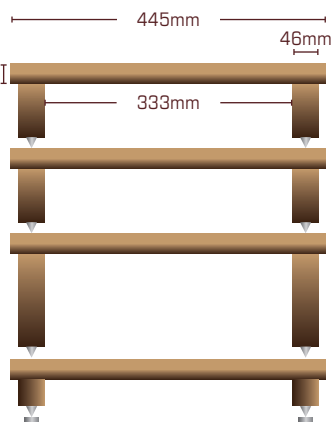

Reference

If the standard options do not meet your requirements then please contact us and we will quote for a bespoke unit

Reference 595 x 400

Front View

Side View

Top View

- ▼ Solid hardwood construction
- ▼ Hand-made in the UK
- ▼ Each leg is removable for upgradability
- ▼ Each level is isolated from the next
- ▼ Modular construction with infinite choices of height
- ▼ Height adjustment isolation spikes with locating disc (stainless steel or black)
- ▼ Clear satin lacquer finish

Max Load Per Shelf	150kg
Isolation Spikes	Black / Stainless Steel
Solid Hardwoods	Oak, Cherry, Walnut, Maple, Mahogany, Satin Black
Standard Leg Heights (any available, no extra cost)	65mm, 85mm, 100mm, 120mm, 150mm, 200mm
Legs available in black as an extra	

Reference 612 x 500

- ▼ Solid hardwood construction
- ▼ Hand-made in the UK
- ▼ Each leg is removable for upgradability
- ▼ Each level is isolated from the next
- ▼ Modular construction with infinite choices of height
- ▼ Height adjustment isolation spikes with locating disc (stainless steel or black)
- ▼ Clear satin lacquer finish

Reference 445 x 400

- ▼ Solid hardwood construction
- ▼ Hand-made in the UK
- ▼ Each leg is removable for upgradability
- ▼ Each level is isolated from the next
- ▼ Modular construction with infinite choices of height
- ▼ Height adjustment isolation spikes with locating disc (stainless steel or black)
- ▼ Clear satin lacquer finish