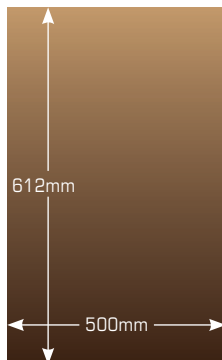

Reference

If the standard options do not meet your requirements then please contact us and we will quote for a bespoke unit

Reference 595 x 400

Front View

Side View

Top View

- ▼ Solid hardwood construction
- ▼ Hand-made in the UK
- ▼ Each leg is removable for upgradability
- ▼ Each level is isolated from the next
- ▼ Modular construction with infinite choices of height
- ▼ Height adjustment isolation spikes with locating disc (stainless steel or black)
- ▼ Clear satin lacquer finish

Max Load Per Shelf	150kg
Isolation Spikes	Black / Stainless Steel
Solid Hardwoods	Oak, Cherry, Walnut, Maple, Mahogany, Satin Black
Standard Leg Heights (any available, no extra cost)	65mm, 85mm, 100mm, 120mm, 150mm, 200mm
Legs available in black as an extra	

Reference 612 x 500

- ▼ Solid hardwood construction
- ▼ Hand-made in the UK
- ▼ Each leg is removable for upgradability
- ▼ Each level is isolated from the next
- ▼ Modular construction with infinite choices of height
- ▼ Height adjustment isolation spikes with locating disc (stainless steel or black)
- ▼ Clear satin lacquer finish

Reference 445 x 400

- ▼ Solid hardwood construction
- ▼ Hand-made in the UK
- ▼ Each leg is removable for upgradability
- ▼ Each level is isolated from the next
- ▼ Modular construction with infinite choices of height
- ▼ Height adjustment isolation spikes with locating disc (stainless steel or black)
- ▼ Clear satin lacquer finish