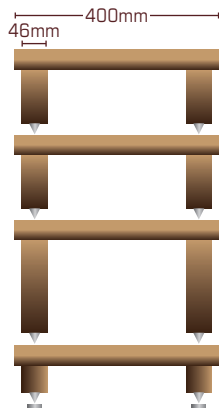

Reference

If the standard options do not meet your requirements then please contact us and we will quote for a bespoke unit

Reference 595 x 400

Front View

Side View

Top View

- ▼ Solid hardwood construction
- ▼ Hand-made in the UK
- ▼ Each leg is removable for upgradability
- ▼ Each level is isolated from the next
- ▼ Modular construction with infinite choices of height
- ▼ Height adjustment isolation spikes with locating disc (stainless steel or black)
- ▼ Clear satin lacquer finish

Max Load Per Shelf	150kg
Isolation Spikes	Black / Stainless Steel
Solid Hardwoods	Oak, Cherry, Walnut, Maple, Mahogany, Satin Black
Standard Leg Heights (any available, no extra cost)	65mm, 85mm, 100mm, 120mm, 150mm, 200mm
Legs available in black as an extra	

Reference 612 x 500

- ▼ Solid hardwood construction
- ▼ Hand-made in the UK
- ▼ Each leg is removable for upgradability
- ▼ Each level is isolated from the next
- ▼ Modular construction with infinite choices of height
- ▼ Height adjustment isolation spikes with locating disc (stainless steel or black)
- ▼ Clear satin lacquer finish

Reference 445 x 400

- ▼ Solid hardwood construction
- ▼ Hand-made in the UK
- ▼ Each leg is removable for upgradability
- ▼ Each level is isolated from the next
- ▼ Modular construction with infinite choices of height
- ▼ Height adjustment isolation spikes with locating disc (stainless steel or black)
- ▼ Clear satin lacquer finish