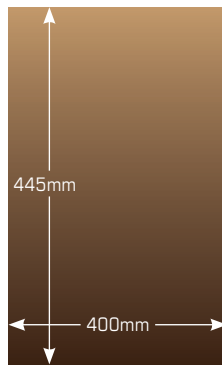

- ▼ Solid hardwood construction
- ▼ Hand-made in the UK
- ▼ Each leg is removable for upgradability
- ▼ Each level is isolated from the next
- ▼ Modular construction with infinite choices of height
- ▼ Height adjustment isolation spikes with locating disc (stainless steel or black)
- ▼ Clear satin lacquer finish

Max Load Per Shelf	150kg
Isolation Spikes	Black / Stainless Steel
Solid Hardwoods	Oak, Cherry, Walnut, Maple, Mahogany, Satin Black
Standard Leg Heights (any available, no extra cost)	65mm, 85mm, 100mm, 120mm, 150mm, 200mm
Legs available in black as an extra