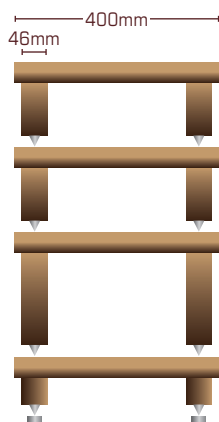

Reference

If the standard options do not meet your requirements then please contact us and we will quote for a bespoke unit

Reference 595 x 400

Front View

Side View

Top View

- ▼ Solid hardwood construction
- ▼ Hand-made in the UK
- ▼ Each leg is removable for upgradability
- ▼ Each level is isolated from the next
- ▼ Modular construction with infinite choices of height
- ▼ Height adjustment isolation spikes with locating disc (stainless steel or black)
- ▼ Clear satin lacquer finish

Max Load Per Shelf	150kg
Isolation Spikes	Black / Stainless Steel
Solid Hardwoods	Oak, Cherry, Walnut, Maple, Mahogany, Satin Black
Standard Leg Heights (any available, no extra cost)	65mm, 85mm, 100mm, 120mm, 150mm, 200mm
Legs available in black as an extra	

Reference 612 x 500

- ▼ Solid hardwood construction
- ▼ Hand-made in the UK
- ▼ Each leg is removable for upgradability
- ▼ Each level is isolated from the next
- ▼ Modular construction with infinite choices of height
- ▼ Height adjustment isolation spikes with locating disc (stainless steel or black)
- ▼ Clear satin lacquer finish

Reference 445 x 400

- ▼ Solid hardwood construction
- ▼ Hand-made in the UK
- ▼ Each leg is removable for upgradability
- ▼ Each level is isolated from the next
- ▼ Modular construction with infinite choices of height
- ▼ Height adjustment isolation spikes with locating disc (stainless steel or black)
- ▼ Clear satin lacquer finish